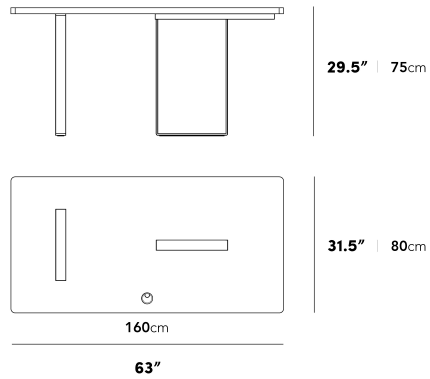

Dimensions

88 in x 43 in x 29.5 in (Width x Depth x Height)
All measurements are approximations.

Assembly Instructions
[Download](#)

Augustus Desk 63"

Augustus Desk 88"