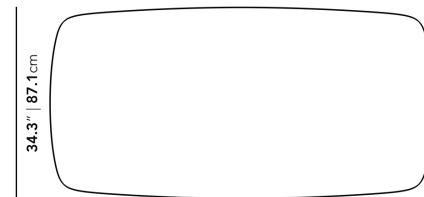

Details

- Solid marble top finished with natural wax and polished
- Solid ash wood legs
- Painted walnut finish
- This product will be shipped in a wooden crate, tools are recommended for unboxing

Dimensions

95 in x 34.5 in x 30 in (Width x Depth x Height)
All measurements are approximations.

[Assembly Instructions](#)
[Download](#)

Evelyn Dining Table 71"

70.9" | 180.1cm

Evelyn Dining Table 95"

95" | 241.3cm