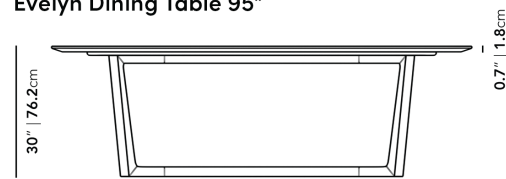

95 in x 34.5 in x 30 in (Width x Depth x Height)
All measurements are approximations.

[Assembly Instructions](#)
[Download](#)

Evelyn Dining Table 71"

70.9" | 180.1cm

Evelyn Dining Table 95"

95" | 241.3cm