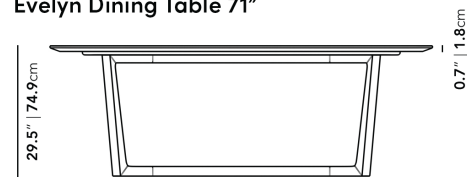

Details

- Solid marble top finished with natural wax and polished
- Solid ash wood legs
- Painted walnut finish
- This product will be shipped in a wooden crate, tools are recommended for unboxing

Dimensions

95 in x 34.5 in x 30 in (Width x Depth x Height)
All measurements are approximations.

[Assembly Instructions](#)
[Download](#)

Evelyn Dining Table 71"

70.9" | 180.1cm

Evelyn Dining Table 95"

95" | 241.3cm