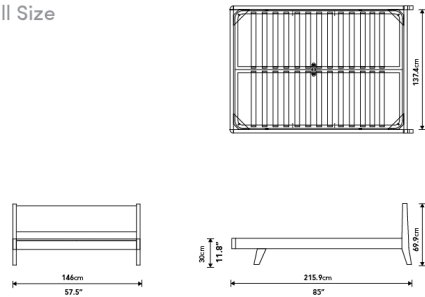

Details

- FAS grade elm wood veneer
- California Phase 2 Compliant MDF
- Standard quality framing is secured with strong metal brackets
- European flexible slat system included
- Removable headboard pillows
- Solid ash wood legs
- Approximately 2 inch mattress inset
- Headboard cushion dimensions:
 - Full - 57.1" x 24.4" x 7.9"
 - Queen - 63.4" x 24.4" x 7.9"
 - King - 81.5" x 24.4" x 7.9"

- Assembly required

*Mattress shown in images is 10" thick

Dimensions

64 in x 91.4 in x 28 in (Width x Depth x Height)

Additional Dimensions

57.5 in x 85 in x 27.5 in - (Elm Veneer Veneer, Full Bed Size, Esme Leuven Linen)

79.8 in x 91.4 in x 27.5 in - (King Bed Size, Elm Veneer Veneer, Esme Leuven Linen)

All measurements are approximations.

Assembly Instructions

[Download](#)

Full Size

Queen Size

King Size