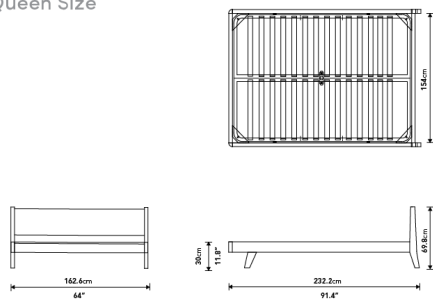

Details

- FAS grade elm wood veneer
- California Phase 2 Compliant MDF
- Standard quality framing is secured with strong metal brackets
- European flexible slat system included
- Removable headboard pillows
- Solid ash wood legs
- Approximately 2 inch mattress inset
- Headboard cushion dimensions:
 - Full - 57.1" x 24.4" x 7.9"
 - Queen - 63.4" x 24.4" x 7.9"
 - King - 81.5" x 24.4" x 7.9"

- Assembly required

*Mattress shown in images is 10" thick

Dimensions

64 in x 91.4 in x 28 in (Width x Depth x Height)

Additional Dimensions

57.5 in x 85 in x 27.5 in - (Elm Veneer Veneer, Full Bed Size, Esme Leuven Linen)

79.8 in x 91.4 in x 27.5 in - (King Bed Size, Elm Veneer Veneer, Esme Leuven Linen)

All measurements are approximations.

Assembly Instructions

[Download](#)

Full Size

Queen Size

King Size