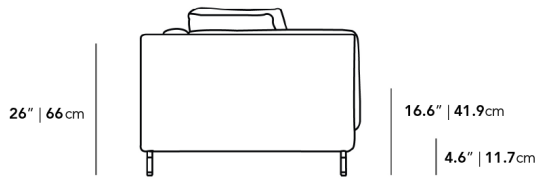

### Details

- Kiln-dried hardwood frame with doweled joints and reinforced corner blocks
- Soft-padded frame made with polyurethane foam wrapped in polyester fiber
- 8 gauge sinuous spring construction
- 3 layer high-density foam cushioning topped with premium 100% goose feathers
- Includes 3 throw cushions
- Cushions feature zipper attachment
- Soft Feel (Learn more about our sofa firmness here.)
- Legs require light assembly
- Shipping package dimensions: 95.7" W x 43" D x 26" H

### Dimensions

93 in x 39.5 in x 25 in (Width x Depth x Height)  
All measurements are approximations.

93" | 236.2cm

26" | 66cm

16.6" | 41.9cm

4.6" | 11.7cm

39.5" | 100.3cm

29.5" | 75cm