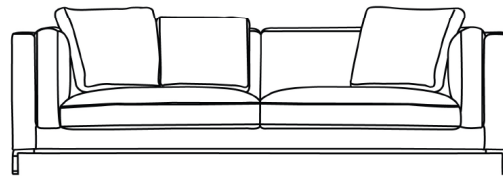

## Nico Sofa - Clearance

Nico's tailored yet pillowy form is the quintessence of luxury and a favorite in European design. Polished stainless steel framing gives a modern upgrade to the classic style. Enjoy the sumptuous all-around cushioning filled with three layers of high-density foam and topped with premium goose feathers. The plush, rounded form is a striking contrast to the square frame and industrial flair. Complete your sofa with your choice of custom upholstery.

### Details

- Kiln-dried hardwood frame with doweled joints and reinforced corner blocks
- Soft-padded frame made with polyurethane foam wrapped in polyester fiber
- 8 gauge sinuous spring construction
- 3 layer high-density foam cushioning topped with premium 100% goose feathers
- Includes 3 throw cushions
- Cushions feature zipper attachment
- Soft Feel (Learn more about our sofa firmness here.)
- Legs require light assembly
- Shipping package dimensions: 95.7" W x 43" D x 26" H

### Dimensions

93 in x 39.5 in x 25 in (Width x Depth x Height)  
All measurements are approximations.

93" | 236.2cm

26" | 66cm

16.6" | 41.9cm

4.6" | 11.7cm

39.5" | 100.3cm

29.5" | 75cm