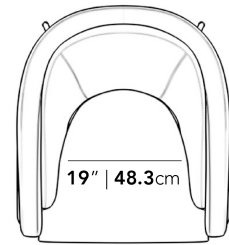

### Dimensions

30.9 in x 31.5 in x 30.7 in (Width x Depth x Height)  
All measurements are approximations.

[Assembly Instructions](#)  
[Download](#)

19" | 48.3cm

30.9" | 78.5cm

30.7" | 78cm

4.7" | 12cm

30.9" | 78.5cm

31.5" | 80cm

17.7" | 45cm

31.5" | 80cm