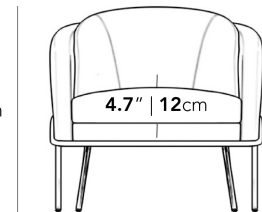

### Dimensions

30.9 in x 31.5 in x 30.7 in (Width x Depth x Height)  
All measurements are approximations.

[Assembly Instructions](#)  
[Download](#)

19" | 48.3cm

30.9" | 78.5cm

30.7" | 78cm

4.7" | 12cm

30.9" | 78.5cm

31.5" | 80cm

17.7" | 45cm

31.5" | 80cm