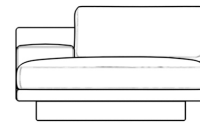

Rove Concepts

Dresden Outdoor Right Chaise with Armrest 2022

Compelling in its simple yet cutting edge style, the Dresden Outdoor Right Chaise with Armrest brings a fresh perspective to contemporary outdoor living. The sleek, low profile frame is met with grand cloud-like seat cushions to create the statement making structure. The Dresden also balances the expansive seating with an interchangeable side table insert that is offered in a variety of finishes. Grounded on aluminum metal legs, this piece's thoughtful composition demonstrates an exceptional opportunity for modern luxury in any outdoor space.

Details

- High performance aluminum frame
- Fast dry foam
- Waterproof fabric
- Includes 1 chaise with armrest
- Available as preset or custom modular configurations
- Armrest and side table can be attached interchangeably
- Connectors not included/compatible for this collection
- Firm Feel (Learn more about our sofa firmness here.)
- Light assembly required. Only legs are detached for your convenience

Dimensions

49.5 in x 57 in x 30.75 in (Width x Depth x Height)
All measurements are approximations.

Assembly Instructions
[Download](#)

49.5" | 125.7cm

30.75" | 78cm

16.5" | 42cm

57" | 144.8cm

44.5" | 113cm

57" | 144.8cm