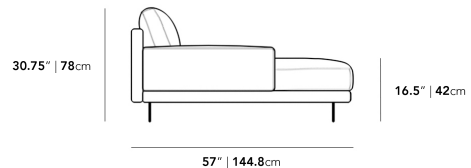

Details

- High performance aluminum frame
- Fast dry foam
- Waterproof fabric
- Includes 1 chaise with armrest
- Available as preset or custom modular configurations
- Armrest and side table can be attached interchangeably
- Connectors not included/compatible for this collection
- Firm Feel (Learn more about our sofa firmness here.)
- Light assembly required. Only legs are detached for your convenience

Dimensions

49.5 in x 57 in x 30.75 in (Width x Depth x Height)
All measurements are approximations.

Assembly Instructions
[Download](#)

49.5" | 125.7cm

30.75" | 78cm

16.5" | 42cm

57" | 144.8cm

44.5" | 113cm

57" | 144.8cm