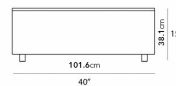

Dimensions

40 in x 40 in x 15 in (Width x Depth x Height)

Additional Dimensions

60 in x 40 in x 15 in - (Matte Black - Liza Coffee Table Base Options, 40" x 60" | 102 x 152cm Size, Black Marble Surfaces)

60 in x 40 in x 15 in - (White Carrara Marble Surfaces, Matte Black - Liza Coffee Table Base Options, 40" x 60" | 102 x 152cm Size)

All measurements are approximations.

Liza Coffee Table Grande - Square