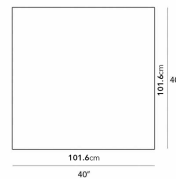

Dimensions

40 in x 40 in x 15 in (Width x Depth x Height)

Additional Dimensions

60 in x 40 in x 15 in - (Matte Black - Liza Coffee Table Base Options, 40" x 60" | 102 x 152cm Size, Black Marble Surfaces)

60 in x 40 in x 15 in - (White Carrara Marble Surfaces, Matte Black - Liza Coffee Table Base Options, 40" x 60" | 102 x 152cm Size)

All measurements are approximations.

Liza Coffee Table Grande - Square