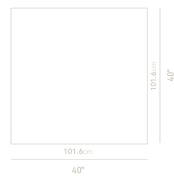

Natural markings and spots may vary

Dimensions

40 in x 40 in x 9.4 in (Width x Depth x Height)

Additional Dimensions

60 in x 40 in x 9.4 in - (Matte Black - Liza Coffee Table Base Options, 40" x 60" | 102 x 152cm Size, Viola Marble Surfaces)

60 in x 40 in x 9.4 in - (Matte Black - Liza Coffee Table Base Options, 40" x 60" | 102 x 152cm Size, White Travertine Surfaces)

60 in x 40 in x 9.4 in - (Matte Black - Liza Coffee Table Base Options, 40" x 60" | 102 x 152cm Size, Silver Travertine Surfaces)

All measurements are approximations.

Liza Coffee Table Indoor - 40x40

Liza Coffee Table Indoor - 60x40