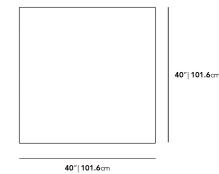

Additional Dimensions

60 in x 40 in x 14.4 in - (40" x 60" | 102 x 152cm Size, Black Pietra Ceramic Surfaces, Black - Liza Outdoor Base Options)

60 in x 40 in x 14.4 in - (40" x 60" | 102 x 152cm Size, White Calacatta Ceramic Surfaces, Black - Liza Outdoor Base Options)

60 in x 40 in x 14.4 in - (40" x 60" | 102 x 152cm Size, Black - Liza Outdoor Base Options, White Terrazzo Surfaces)

All measurements are approximations.

Liza Coffee Table Outdoor Grande - 40x40