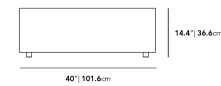

Additional Dimensions

60 in x 40 in x 14.4 in - (40" x 60" | 102 x 152cm Size, Black Pietra Ceramic Surfaces, Black - Liza Outdoor Base Options)

60 in x 40 in x 14.4 in - (40" x 60" | 102 x 152cm Size, White Calacatta Ceramic Surfaces, Black - Liza Outdoor Base Options)

60 in x 40 in x 14.4 in - (40" x 60" | 102 x 152cm Size, Black - Liza Outdoor Base Options, White Terrazzo Surfaces)

All measurements are approximations.

Liza Coffee Table Outdoor Grande - 40x40