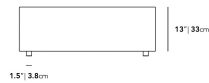

Additional Dimensions

60 in x 40 in x 14.4 in - (40" x 60" | 102 x 152cm Size, Black Pietra Ceramic Surfaces, Black - Liza Outdoor Base Options)

60 in x 40 in x 14.4 in - (40" x 60" | 102 x 152cm Size, White Calacatta Ceramic Surfaces, Black - Liza Outdoor Base Options)

60 in x 40 in x 14.4 in - (40" x 60" | 102 x 152cm Size, Black - Liza Outdoor Base Options, White Terrazzo Surfaces)

All measurements are approximations.

Liza Coffee Table Outdoor Grande - 40x40