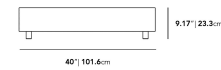

Additional Dimensions

60 in x 40 in x 9.17 in - (40" x 60" | 102 x 152cm Size, Black Pietra Ceramic Surfaces, Black - Liza Outdoor Base Options)

60 in x 40 in x 9.17 in - (40" x 60" | 102 x 152cm Size, White Calacatta Ceramic Surfaces, Black - Liza Outdoor Base Options)

60 in x 40 in x 9.17 in - (40" x 60" | 102 x 152cm Size, Black - Liza Outdoor Base Options, White Terrazzo Surfaces)

All measurements are approximations.

Liza Coffee Table Outdoor - 40x40