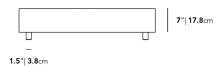

Additional Dimensions

60 in x 40 in x 9.17 in - (40" x 60" | 102 x 152cm Size, Black Pietra Ceramic Surfaces, Black - Liza Outdoor Base Options)

60 in x 40 in x 9.17 in - (40" x 60" | 102 x 152cm Size, White Calacatta Ceramic Surfaces, Black - Liza Outdoor Base Options)

60 in x 40 in x 9.17 in - (40" x 60" | 102 x 152cm Size, Black - Liza Outdoor Base Options, White Terrazzo Surfaces)

All measurements are approximations.

Liza Coffee Table Outdoor - 40x40