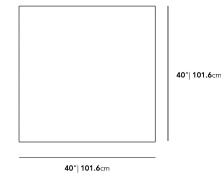

Rove Concepts

Liza Coffee Table 2022

The Liza Coffee Table brings form and function to the great outdoor and indoor spaces. With its clean and simple, low-profile design, the Liza anchors any space. Made of beautifully polished stone top and striking matte black metal legs, Liza creates an airy float-like feel to any living space.

Also available in grande size [here](#).

Also available in an marble version [here](#).

Details

- Choice of white terrazzo, white ceramic, or black ceramic top
- Matte black metal legs
- Available in two sizes
- For indoor and outdoor use
- Light assembly required
- This product will be shipped in a wooden crate, tools are recommended for unboxing

Dimensions

40 in x 40 in x 9.17 in (Width x Depth x Height)

Additional Dimensions

60 in x 40 in x 9.17 in - (40" x 60" | 102 x 152cm Size, Black Pietra Ceramic Surfaces, Black - Liza Outdoor Base Options)

60 in x 40 in x 9.17 in - (40" x 60" | 102 x 152cm Size, White Calacatta Ceramic Surfaces, Black - Liza Outdoor Base Options)

60 in x 40 in x 9.17 in - (40" x 60" | 102 x 152cm Size, Black - Liza Outdoor Base Options, White Terrazzo Surfaces)

All measurements are approximations.