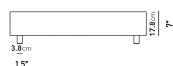

Additional Dimensions

60 in x 40 in x 9.4 in - (White Carrara Marble Surfaces, Matte Black - Liza Coffee Table Base Options, 40" x 60" | 102 x 152cm Size)

60 in x 40 in x 9.4 in - (Matte Black - Liza Coffee Table Base Options, 40" x 60" | 102 x 152cm Size, Black Marble Surfaces)

All measurements are approximations.

Liza Coffee Table Indoor - 40x40