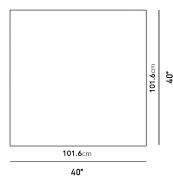

### Dimensions

40 in x 40 in x 9.4 in (Width x Depth x Height)

### Additional Dimensions

60 in x 40 in x 9.4 in - (White Carrara Marble Surfaces, Matte Black - Liza Coffee Table Base Options, 40" x 60" | 102 x 152cm Size)

60 in x 40 in x 9.4 in - (Matte Black - Liza Coffee Table Base Options, 40" x 60" | 102 x 152cm Size, Black Marble Surfaces)

All measurements are approximations.

Liza Coffee Table Indoor - 40x40

Liza Coffee Table Indoor - 60x40