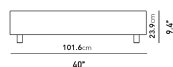

Additional Dimensions

60 in x 40 in x 9.4 in - (White Carrara Marble Surfaces, Matte Black - Liza Coffee Table Base Options, 40" x 60" | 102 x 152cm Size)

60 in x 40 in x 9.4 in - (Matte Black - Liza Coffee Table Base Options, 40" x 60" | 102 x 152cm Size, Black Marble Surfaces)

All measurements are approximations.

Liza Coffee Table Indoor - 40x40