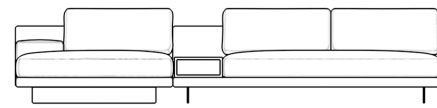

Rove Concepts

Dresden Sectional Sofa w/ Ash Veneer Side Table

Compelling in its simple yet cutting edge style, the Dresden modular collection is a bold take on contemporary design. The sleek, low profile frame is met with grand cloud-like seat cushions to create the statement making structure. The Dresden also balances the expansive seating with an interchangeable side table insert that is offered in ash, walnut, white lacquer, and marble finishes. Grounded on cast stainless steel legs with an elegant brushed finish, this piece's thoughtful composition demonstrates an exceptional opportunity for modern luxury in your home.

[See the entire Dresden Collection here.](#)

[Additional side table color options available here.](#)

[Learn more about the Dresden design here.](#)

Details

- Kiln-dried hardwood frame with doweled joints and reinforced corner blocks
- Soft-padded frame made with polyurethane foam wrapped in polyester fiber
- 8 gauge sinuous spring construction
- 3 layer high-density foam cushioning topped with premium 100% goose feathers
- Low profile solid stainless steel legs
- Includes 1 chaise with armrest & 1 armless sofa with ash veneer storage table
- Storage table in ash veneer with push to open drawer
- Available as preset or custom modular configurations
- Soft Feel (Learn more about our sofa firmness here.)
- Legs require light assembly
- To join the modular pieces together please use the connector pieces that are included

Dimensions

132.5 in x 57 in x 30.75 in (Width x Depth x Height)

All measurements are approximations.

Assembly Instructions

[Download](#)

132.5" | 336.5cm

30.75" | 78cm

16.5" | 42cm

57" | 144.8cm

44.5" | 113cm

24.5" | 62cm

83" | 210.8cm

37.5" | 95.2cm