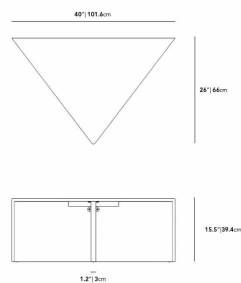

Also available separately in the low size here.

Also available separately in the high size here.

### Dimensions

52 in x 40 in x 15.5 in (Width x Depth x Height)  
All measurements are approximations.

Terra Modular Coffee Table Brass Leg High

Terra Modular Coffee Table Brass Leg Low