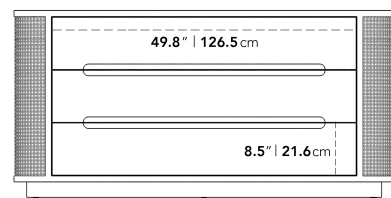

Pair with the Wishbone Bed or Wishbone Nightstand to complete your space.

Details

- White oak veneer
- California Phase 2 Compliant MDF
- Curved natural cane web detailing
- Italian-engineered soft-close drawers
- Finger pull handle

Dimensions

62 inch x 19 inch x 30.4 inch (Width x Depth x Height)
All measurements are approximations.

[Assembly Instructions](#)
[Download](#)

62" | 157.5cm