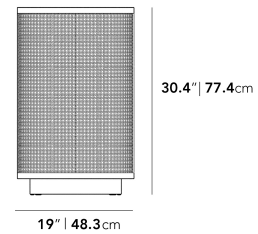

Pair with the Wishbone Bed or Wishbone Nightstand to complete your space.

Details

- White oak veneer
- California Phase 2 Compliant MDF
- Curved natural cane web detailing
- Italian-engineered soft-close drawers
- Finger pull handle

Dimensions

62 inch x 19 inch x 30.4 inch (Width x Depth x Height)
All measurements are approximations.

[Assembly Instructions](#)
[Download](#)

62" | 157.5cm