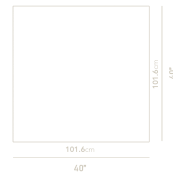

Natural markings and spots may vary

Dimensions

40 in x 40 in x 9.4 in (Width x Depth x Height)

Additional Dimensions

60 in x 40 in x 9.4 in - (Matte Black - Liza Coffee Table Base Options, 40" x 60" | 102 x 152cm Size, Viola Marble Surfaces)

60 in x 40 in x 9.4 in - (Matte Black - Liza Coffee Table Base Options, 40" x 60" | 102 x 152cm Size, White Travertine Surfaces)

60 in x 40 in x 9.4 in - (Matte Black - Liza Coffee Table Base Options, 40" x 60" | 102 x 152cm Size, Silver Travertine Surfaces)

All measurements are approximations.

Assembly Instructions

[Download](#)

Liza Coffee Table Indoor - 40x40

Liza Coffee Table Indoor - 60x40