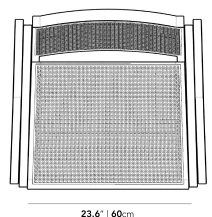

### Dimensions

28.5 in x 27.5 in x 31.1 in (Width x Depth x Height)

Seat Height: 16.5 in

Seat Depth: 18.8 in

All measurements are approximations.

#### Upholstery Seating:

28.5" | 72.5 cm

#### Cane Seating:

28.5" | 72.5 cm

27.5" | 70 cm

27.5" | 70 cm

23.5" | 60 cm

23.5" | 60 cm