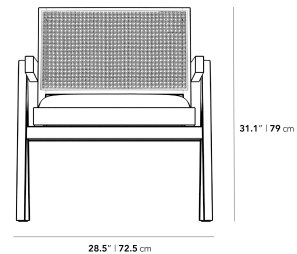

### Dimensions

28.5 in x 27.5 in x 31.1 in (Width x Depth x Height)

Seat Height: 16.5 in

Seat Depth: 18.8 in

All measurements are approximations.

#### Upholstery Seating:

28.5" | 72.5 cm