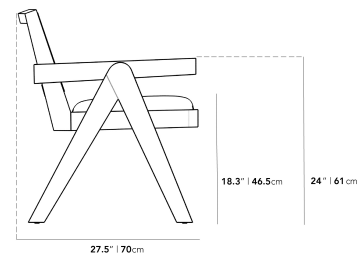

### Dimensions

28.5 in x 27.5 in x 31.1 in (Width x Depth x Height)

Seat Height: 16.5 in

Seat Depth: 18.8 in

All measurements are approximations.

#### Upholstery Seating:

28.5" | 72.5 cm

#### Cane Seating:

28.5" | 72.5 cm

27.5" | 70 cm

27.5" | 70 cm

23.5" | 60 cm

23.5" | 60 cm