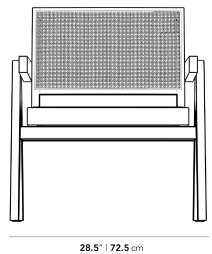

Cane Seating:

28.5" | 72.5 cm