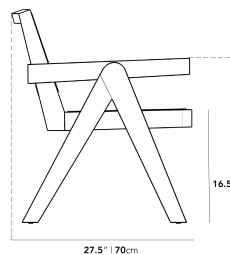

### Dimensions

28.5 in x 27.5 in x 31.1 in (Width x Depth x Height)

Seat Height: 16.5 in

Seat Depth: 18.8 in

All measurements are approximations.

#### Upholstery Seating:

28.5" | 72.5 cm

#### Cane Seating:

28.5" | 72.5 cm

27.5" | 70 cm

27.5" | 70 cm

23.5" | 60 cm

23.5" | 60 cm