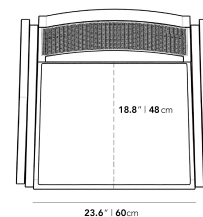

### Dimensions

28.5 in x 27.5 in x 31.1 in (Width x Depth x Height)

Seat Height: 16.5 in

Seat Depth: 18.8 in

All measurements are approximations.

#### Upholstery Seating:

28.5" | 72.5 cm

#### Cane Seating:

28.5" | 72.5 cm

27.5" | 70 cm

27.5" | 70 cm

23.5" | 60 cm

23.5" | 60 cm