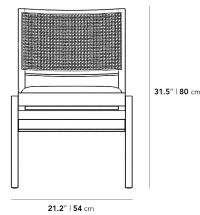

### Dimensions

20.8 in x 19.5 in x 31.6 in (Width x Depth x Height)

Seat Height: 19.8 in

Seat Depth: 19.1 in

All measurements are approximations.

Upholstery Seating:

Cane Seating: