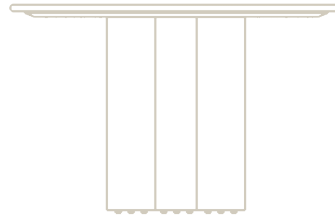

[Learn more about black label collection here.](#)

[Shop all black label collection here.](#)

Details

- White travertine
- Unsealed and finished with oil
- Beveled edge
- Rounded edges at bottom of the legs
- Includes three footpads
- Available in one size
- Assembly required
- This product will be shipped in a wooden crate, tools are recommended for unboxing
- Natural markings and spots may vary

Dimensions

48 in x 48 in x 30.1 in (Width x Depth x Height)
All measurements are approximations.

[Assembly Instructions](#)
[Download](#)

48"

30.1" | 76.5cm

48" | 122cm