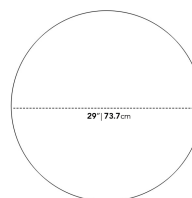

*Due to the nature of the concrete features there may be slight variations in color and finish.

Dimensions

29 in x 29 in x 11 in (Width x Depth x Height)

Additional Dimensions

36 in x 36 in x 11 in - (36" | 91cm Size, Black Concrete Surfaces)

All measurements are approximations.

Gallus Coffee Table 29"

Gallus Coffee Table 36"