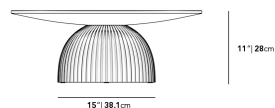

*Due to the nature of the concrete features there may be slight variations in color and finish.

Dimensions

29 in x 29 in x 11 in (Width x Depth x Height)

Additional Dimensions

36 in x 36 in x 11 in - (36" | 91cm Size, Black Concrete Surfaces)

All measurements are approximations.

Gallus Coffee Table 29"

Gallus Coffee Table 36"