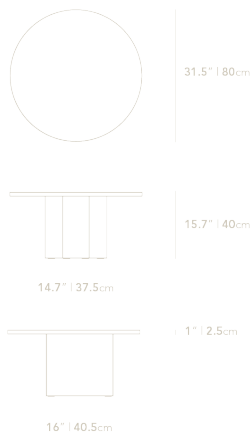

Rove Concepts

Romulus Nesting Coffee Table

A symbol of tranquility and sophistication, the Romulus Nesting Coffee Table creates an overarching sense of modernity. Distinguished by its round top and contrasting trapezoid base, the Romulus creates a grandiose feel refined elegance in any space.

Natural markings and spots may vary.

Dimensions

39.3 in x 39.3 in x 14.7 in (Width x Depth x Height)
All measurements are approximations.

High Table

Low Table