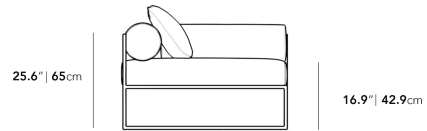

### Dimensions

79 in x 39 in x 25.6 in (Width x Depth x Height)  
All measurements are approximations.

79" | 198cm

25.6" | 65cm

16.9" | 42.9cm

39" | 99cm

29.5" | 75cm