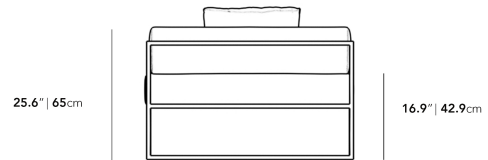

Dimensions

39 in x 78 in x 25.6 in (Width x Depth x Height)
All measurements are approximations.

78" | 198cm

25.6" | 65cm

16.9" | 42.9cm

39" | 99cm

39" | 99cm