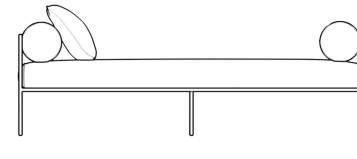

Rove Concepts

Everett Outdoor Daybed

Surround yourself with the tranquil feel of the Everett Outdoor Daybed. With its contemporary silhouette and sumptuous cushioning, the Everett inspires an atmosphere of modern elegance in any outdoor living space. Enjoy as a preset configuration or customize your own design by purchasing pieces separately.

Dimensions

39 in x 78 in x 25.6 in (Width x Depth x Height)
All measurements are approximations.

78" | 198cm

25.6" | 65cm

16.9" | 42.9cm

39" | 99cm

39" | 99cm