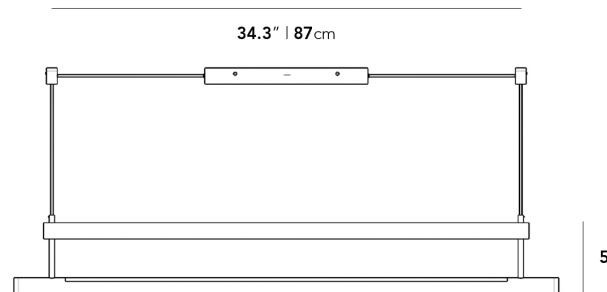

Also available in a floor lamp version [here](#).

Details

- Available in matte black metal
- Brass electroplated detail
- Black cable
- Adjustable to different lengths
- LED integrated lighting
- 900 Lumen
- Color Temperature: 3000K
- Lifespan of approximate 50,000hrs
- cETL certified
- Assembly required
- Hardwired fixture; professional installation recommended

Dimensions

39.4 in x 7.9 in x 55.1 in (Width x Depth x Height)

All measurements are approximations.

7.9" | 20cm

34.3" | 87cm

47.2" | 120cm
55.1" | 140cm

39.4" | 100cm