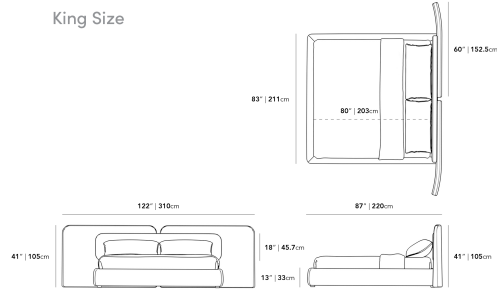

### Details

- California Phase 2 Compliant MDF
- Standard quality framing is secured with strong metal brackets
- European flexible slat system included
- Upholstered in durable modern fabric
- Full frame wrapped in high-density foam cushioning
- Approximately 1-2 inch mattress inset
- Round legs
- Assembly required

### Dimensions

106.3 in x 87 in x 41 in (Width x Depth x Height)  
All measurements are approximations.

[Assembly Instructions](#)  
[Download](#)

### Queen Size

### King Size