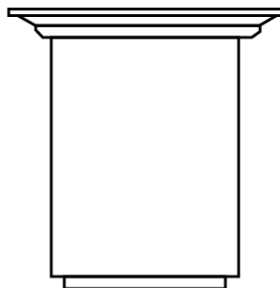

Rove Concepts

Athena Side Table

A refined evolution of the Athena design story, the Athena Side Table mirrors the sculptural elegance of its dining counterpart in a more intimate form. Defined by the collection™s signature fluted base, it brings architectural texture and timeless poise to any space. Thoughtfully crafted with adjustable glides and no assembly required, Athena balances functionality with effortless sophistication ” a graceful accent for modern living.

Also available in Athena Round Dining Table [here](#).

Details

- Signature fluted base design from the Athena Collection
- Ceramic top with coordinating lacquered base
- Adjustable foot glides included
- No assembly required

Dimensions

21.7 in x 21.7 in x 21.7 in (Width x Depth x Height)
All measurements are approximations.

21.7" | 55cm

21.7" | 55cm