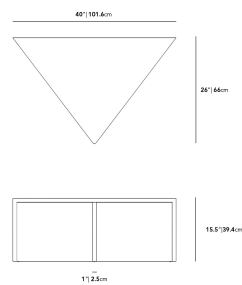

Dimensions

40 in x 26 in x 11.5 in (Width x Depth x Height)
All measurements are approximations.

Terra Modular Coffee Table Deluxe High

Terra Modular Coffee Table Deluxe Low