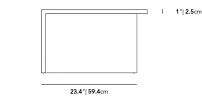

Dimensions

40 in x 26 in x 11.5 in (Width x Depth x Height)
All measurements are approximations.

Terra Modular Coffee Table Deluxe High

Terra Modular Coffee Table Deluxe Low