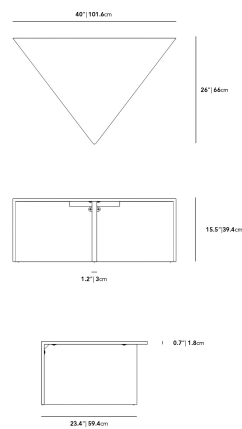

Dimensions

40 in x 26 in x 11.5 in (Width x Depth x Height)
All measurements are approximations.

Terra Modular Coffee Table Brass Leg High

Terra Modular Coffee Table Brass Leg Low