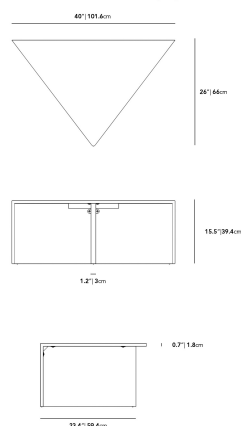

Dimensions

40 in x 26 in x 15.5 in (Width x Depth x Height)
All measurements are approximations.

Terra Modular Coffee Table Brass Leg High

Terra Modular Coffee Table Brass Leg Low