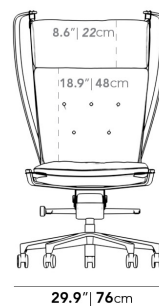

Details

This premium Rove Concepts reproduction features:

- Brushed metal base
- Premium microfiber upholstery
- Canvas seat
- Adjustable seat height from 2.8 inches to 3.1 inches
- Reclines back to 124 degrees max
- Tilt lock
- Piston gas lift
- 4-star base
- Caster wheels
- Optional glides included
- Light assembly required

This item is not manufactured by or affiliated with the original designer(s) and associated parties.

Dimensions

30.3 in x 30.3 in x 49 in (Width x Depth x Height)

Seat Height: 21.25 in

Seat Depth: 19.29 in

All measurements are approximations.

47.6" | 121cm

29.9" | 76cm

19.7" | 50cm
22.4" | 57cm

29.9" | 76cm