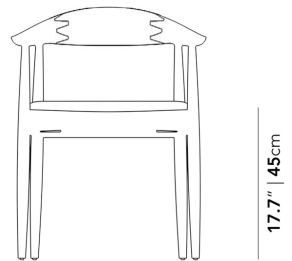

Rove Classics

Round Chair

A Danish classic, the Round Chair is quintessential for any modern home. Originally designed in 1949, this premium reproduction is revered for its iconic design and meticulous details. The smooth curved back and premium upholstered seat merge to create a contemporary, lightweight ambiance in any space.

Details

- Solid ash wood frame
- Premium upholstery
- Wood backrest/armrest with finger joints
- Available in natural or stained walnut finish
- Please note this design includes a removable metal tag. Exercise caution when removing the tags, as the adhesive may be harder to remove on wood surfaces.

This item is not manufactured by or affiliated with the original designer(s) and associated parties.

Dimensions

25.2 in x 20 in x 30 in (Width x Depth x Height)
All measurements are approximations.

25.2" | 64cm