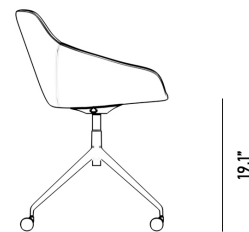

Rove Concepts

Rocco Office Chair

The Rocco Office Chair, an expression of elegance and sophistication. A chair that is both classic and modern, charming and inviting. The smooth understated shape, accentuated by the plush fabrics and sumptuous finishes creates a sublime atmosphere in any space. Sink into the satisfyingly luxurious comfort with the Rocco collection, also available in an armchair version.

Details

- Solid powder coated black metal base
- High density foam seat
- Adjustable seat height
- Piston gas lift
- 4-star base
- Caster wheels
- Light assembly required

Dimensions

20.5 in x 19.7 in x 31.5 in (Width x Depth x Height)

Seat Height: 19.1 in

Seat Depth: 14.2 in

All measurements are approximations.

Assembly Instructions

[Download](#)

20.86"