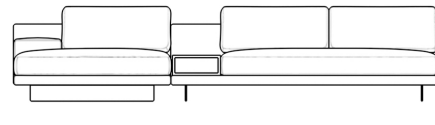

Rove Concepts

Dresden Outdoor Sectional Sofa

Compelling in its simple yet cutting edge style, the Dresden Outdoor Sectional Sofa brings a fresh perspective to contemporary outdoor living. The sleek, low profile frame is met with grand cloud-like seat cushions to create the statement making structure. The Dresden also balances the expansive seating with an interchangeable side table insert that is offered in a variety of finishes. Grounded on aluminum metal legs, this piece's thoughtful composition demonstrates an exceptional opportunity for modern luxury in any outdoor space.

Details

- High performance aluminum frame
- Fast dry foam
- Includes 1 chaise with armrest & 1 armless sofa with choice of add on
- Available as preset or custom modular configurations
- Armrest and side table can be attached interchangeably
- Connectors not included/compatible for this collection
- Firm Feel (Learn more about our sofa firmness here.)
- Light assembly required. Only legs are detached for your convenience

*Assembly is optional as the Dresden Side Table is weighted and will remain in place without having to secure with screws

Dimensions

132.5 in x 57 in x 30.75 in (Width x Depth x Height)
All measurements are approximations.

Assembly Instructions
[Download](#)

132.5" | 336.5cm

30.75" | 78cm

16.5" | 42cm

57" | 144.8cm

44.5" | 113cm

24.5" | 62cm

83" | 210.8cm