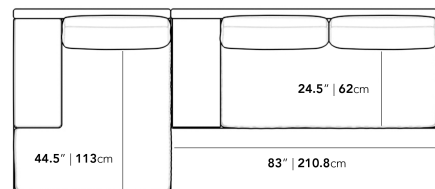

*Assembly is optional as the Dresden Side Table is weighted and will remain in place without having to secure with screws

Dimensions

132.5 in x 57 in x 30.75 in (Width x Depth x Height)
All measurements are approximations.

Assembly Instructions
[Download](#)

132.5" | 336.5cm

30.75" | 78cm

16.5" | 42cm

57" | 144.8cm

44.5" | 113cm

24.5" | 62cm

83" | 210.8cm

37.5" | 95.2cm