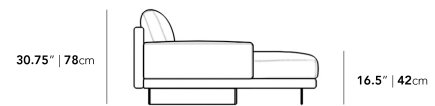

*Assembly is optional as the Dresden Side Table is weighted and will remain in place without having to secure with screws

Dimensions

132.5 in x 57 in x 30.75 in (Width x Depth x Height)
All measurements are approximations.

Assembly Instructions
[Download](#)

132.5" | 336.5cm

30.75" | 78cm

16.5" | 42cm

57" | 144.8cm

44.5" | 113cm

24.5" | 62cm

83" | 210.8cm

37.5" | 95.2cm