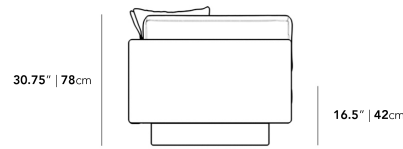

• Light assembly required. Only legs are detached for your convenience

Dimensions

88.25 in x 37.5 in x 30.75 in (Width x Depth x Height)

Seat Height: 16.5 in

Seat Depth: 24.5 in

All measurements are approximations.

Assembly Instructions

[Download](#)

88.25" | 224cm

30.75" | 78cm

16.5" | 42cm

37.5" | 95.2cm

24.5" | 62cm

37.5" | 95.2cm