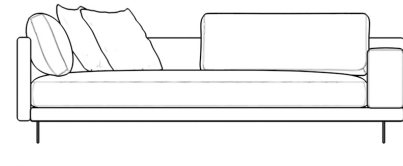

Rove Concepts

Dresden Outdoor Right Arm Sofa

Compelling in its simple yet cutting edge style, the Dresden Outdoor Right Arm Sofa brings a fresh perspective to contemporary outdoor living. The sleek, low profile frame is met with grand cloud-like seat cushions to create the statement making structure. The Dresden also balances the expansive seating with an interchangeable side table insert that is offered in white or black ceramic. Grounded on aluminum metal legs, this piece's thoughtful composition demonstrates an exceptional opportunity for modern luxury in any outdoor space.

• Light assembly required. Only legs are detached for your convenience

Dimensions

88.25 in x 37.5 in x 30.75 in (Width x Depth x Height)

Seat Height: 16.5 in

Seat Depth: 24.5 in

All measurements are approximations.

Assembly Instructions

[Download](#)

88.25" | 224cm

30.75" | 78cm

16.5" | 42cm

37.5" | 95.2cm

24.5" | 62cm

37.5" | 95.2cm