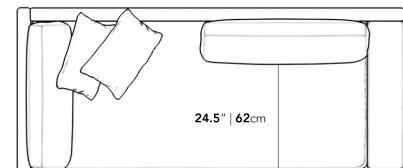

• Light assembly required. Only legs are detached for your convenience

Dimensions

88.25 in x 37.5 in x 30.75 in (Width x Depth x Height)

Seat Height: 16.5 in

Seat Depth: 24.5 in

All measurements are approximations.

Assembly Instructions

[Download](#)

88.25" | 224cm

30.75" | 78cm

16.5" | 42cm

37.5" | 95.2cm

24.5" | 62cm

37.5" | 95.2cm