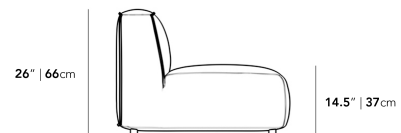

Dimensions

35.5 in x 36.25 in x 26 in (Width x Depth x Height)
Seat Height: 14.5 in
All measurements are approximations.

35.5" | 90.2cm

26" | 66cm

14.5" | 37cm

36.25" | 92cm

25.5" | 65cm

36.25" | 92cm