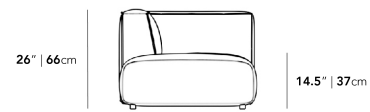

[Learn more about the Arya design here.](#)

Also available in an indoor version [here.](#)

Details

- High performance aluminum frame
- Fast dry foam
- Water and UV resistant fabric
- Low profile legs
- Includes two armless pieces, one left or right arm corner piece, and one ottoman
- Throw cushions not included
- Left Hand Facing will have the ottoman on the right, while Right Hand Facing will have the ottoman on the left
- Firm Feel (Learn more about our sofa firmness [here.](#))
- Legs require light assembly
- To join the modular pieces together please use the connector pieces that are included

Dimensions

145.5 in x 36.25 in x 26 in (Width x Depth x Height)
All measurements are approximations.

145.5" | 370cm

36.25" | 92cm

35.5" | 90.2cm