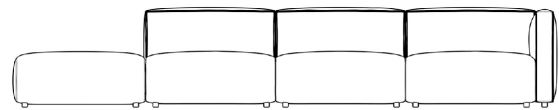

[Learn more about the Arya design here.](#)

Also available in an indoor version [here.](#)

Details

- High performance aluminum frame
- Fast dry foam
- Water and UV resistant fabric
- Low profile legs
- Includes two armless pieces, one left or right arm corner piece, and one ottoman
- Throw cushions not included
- Left Hand Facing will have the ottoman on the right, while Right Hand Facing will have the ottoman on the left
- Firm Feel (Learn more about our sofa firmness [here.](#))
- Legs require light assembly
- To join the modular pieces together please use the connector pieces that are included

Dimensions

145.5 in x 36.25 in x 26 in (Width x Depth x Height)
All measurements are approximations.

145.5" | 370cm

36.25" | 92cm

35.5" | 90.2cm