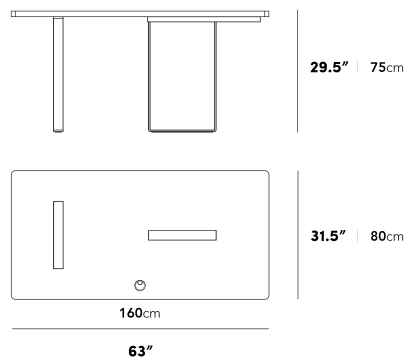

### Dimensions

63 in x 31.5 in x 29.5 in (Width x Depth x Height)  
All measurements are approximations.

### Augustus Desk 63"

### Augustus Desk 88"