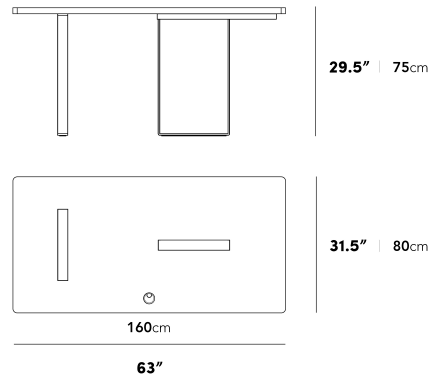

### Dimensions

63 in x 31.5 in x 29.5 in (Width x Depth x Height)  
All measurements are approximations.

Assembly Instructions  
[Download](#)

### Augustus Desk 63"

### Augustus Desk 88"