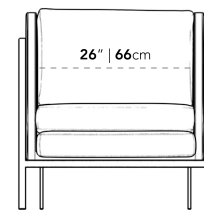

Details

- High density foam seat
- Frame upholstered in vegan Trento Black Leather
- Removable back and seat cushions
- Solid powder coated brass metal legs

Dimensions

37.8 in x 31.5 in x 32.5 in (Width x Depth x Height)
All measurements are approximations.

31.5" | 80cm

37.8" | 96cm