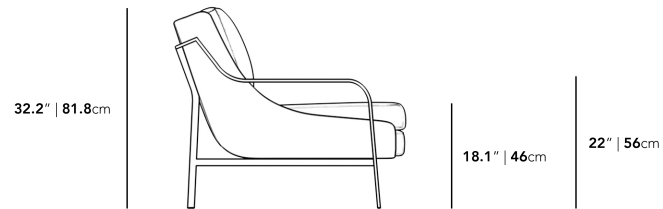

Details

- High density foam seat
- Frame upholstered in vegan Trento Black Leather
- Removable back and seat cushions
- Solid powder coated brass metal legs

Dimensions

37.8 in x 31.5 in x 32.5 in (Width x Depth x Height)
All measurements are approximations.

31.5" | 80cm

37.8" | 96cm