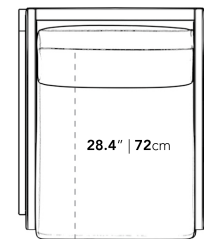

Details

- High density foam seat
- Frame upholstered in vegan Trento Black Leather
- Removable back and seat cushions
- Solid powder coated brass metal legs

Dimensions

37.8 in x 31.5 in x 32.5 in (Width x Depth x Height)
All measurements are approximations.

31.5" | 80cm

37.8" | 96cm