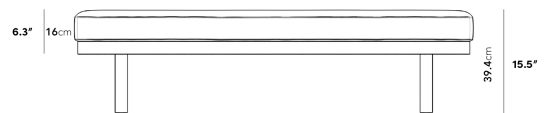

### Dimensions

60.9 in x 20.7 in x 15.5 in (Width x Depth x Height)

Seat Height: 15.5 in

Seat Depth: 20.67 in

All measurements are approximations.