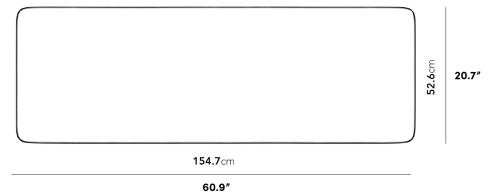

### Dimensions

60.9 in x 20.7 in x 15.5 in (Width x Depth x Height)

Seat Height: 15.5 in

Seat Depth: 20.67 in

All measurements are approximations.