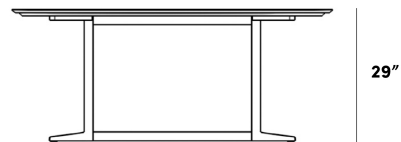

Also, check out our Evelyn Dining Table [here](#).

Details

- Solid marble top finished with polished, natural wax
- Choice of a solid powder coated brass metal base, or a powder coated brass metal base with wood trim
- Assembly required
- This product will be shipped in a wooden crate, tools are recommended for unboxing

Dimensions

70.9 in x 34.3 in x 29 in (Width x Depth x Height)
All measurements are approximations.

Assembly Instructions
[Download](#)

Elaine Dining Table 71"

Elaine Dining Table 95"