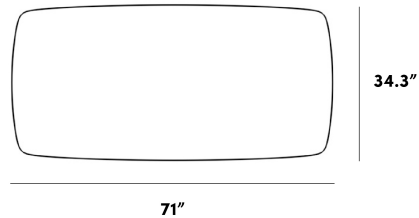

Dimensions

70.9 in x 34.3 in x 29 in (Width x Depth x Height)
All measurements are approximations.

Assembly Instructions
[Download](#)

Elaine Dining Table 71"

Elaine Dining Table 95"