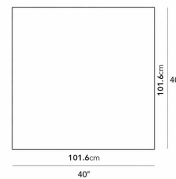

Assembly Instructions

[Download](#)

Liza Coffee Table Grande - Square