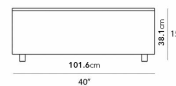

Assembly Instructions

[Download](#)

Liza Coffee Table Grande - Square