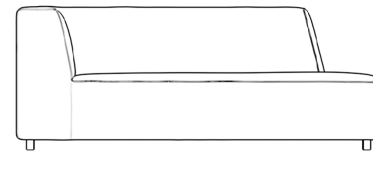

### Dimensions

68.5 in x 34.3 in x 27 in (Width x Depth x Height)

Seat Height: 14.6 in

Seat Depth: 23.6 in

All measurements are approximations.

68.5"

27"

14.6"