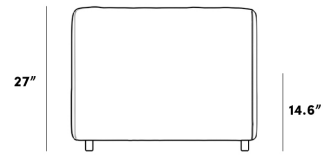

### Dimensions

68.5 in x 34.3 in x 27 in (Width x Depth x Height)

Seat Height: 14.6 in

Seat Depth: 23.6 in

All measurements are approximations.

68.5"

27"

14.6"

34.3"

34.3"

23.6"