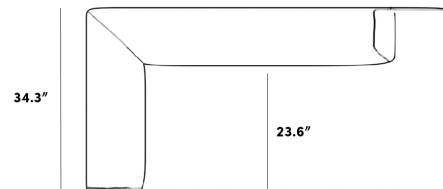

### Dimensions

68.5 in x 34.3 in x 27 in (Width x Depth x Height)

Seat Height: 14.6 in

Seat Depth: 23.6 in

All measurements are approximations.

68.5"

27"

14.6"

34.3"

34.3"

23.6"