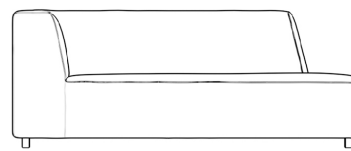

See the entire [Outdoor Mika Collection here](#).

Also available in the [Mika Outdoor Modular Sectional here](#).

Details

- Fast dry foam
- High performance aluminum frame
- Fade resistant black powder coated finish
- Waterproof UV resistant fabric seat
- Firm Feel (Learn more about our sofa firmness here.)
- Legs require light assembly

Dimensions

68.5 in x 34.3 in x 27 in (Width x Depth x Height)
All measurements are approximations.

68.5" | 174cm

27" | 68.6cm

14.6" | 37cm

34.3" | 87cm

23.6" | 60cm

34.3" | 87cm