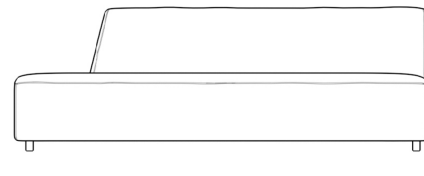

Rove Concepts

Mika Outdoor Armless Open Left 3 Seater

Discover an atmosphere of relaxation and refinement with our Mika Outdoor Armless Open Left 3-Seater. Featuring distinctive plush angles and linger-worthy seats, wrapped in UV resistant fabric the Mika evokes a sense of grace and sophistication. Grounded by the low profile legs, our Mika Modular Collection was made for laid-back, inviting entertaining.

See the entire [Outdoor Mika Collection here](#).

Also available in the [Mika Outdoor Modular Sectional here](#).

Details

- Fast dry foam
- High performance aluminum frame
- Fade resistant black powder coated finish
- Waterproof UV resistant fabric seat
- Firm Feel (Learn more about our sofa firmness here.)
- Legs require light assembly

Dimensions

78.7 in x 34.3 in x 27 in (Width x Depth x Height)
All measurements are approximations.

78.7" | 200cm

27" | 68.6cm

14.6" | 37cm

34.3" | 87cm

34.3" | 87cm

23.6" | 60cm