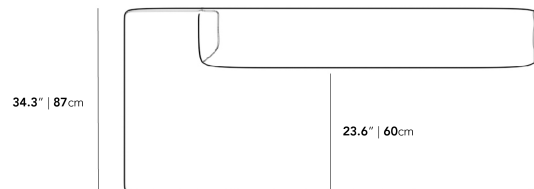

Dimensions

78.7 in x 34.3 in x 27 in (Width x Depth x Height)
All measurements are approximations.

78.7" | 200cm

27" | 68.6cm

14.6" | 37cm

34.3" | 87cm

34.3" | 87cm

23.6" | 60cm