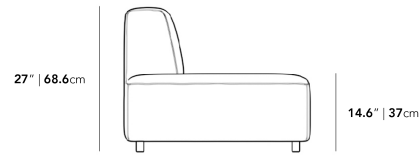

Dimensions

78.7 in x 34.3 in x 27 in (Width x Depth x Height)
All measurements are approximations.

78.7" | 200cm

27" | 68.6cm

14.6" | 37cm

34.3" | 87cm

34.3" | 87cm

23.6" | 60cm