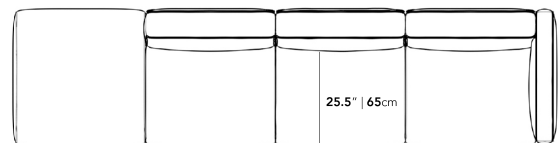

[See the entire Arya Collection here.](#)

[Learn more about the Arya design here.](#)

Details

- Kiln-dried hardwood frame with doweled joints and reinforced corner blocks
- Soft-padded frame made with polyurethane foam wrapped in polyester fiber
- 8 gauge sinuous spring construction
- 3 layer high-density foam cushioning
- Low profile legs
- Connectors are not used with this piece
- Includes two armless pieces, one arm piece, and one ottoman
- Throw cushions not included
- Left Hand Facing will have the ottoman on the right, while Right Hand Facing will have the ottoman on the left
- Medium-Firm Feel ([Learn more about our sofa firmness here.](#))
- Legs require light assembly

Dimensions

145.5 in x 36.25 in x 26 in (Width x Depth x Height)

Seat Height: 14.5 in

All measurements are approximations.

145.5" | 370cm

26" | 66cm

14.5" | 37cm

36.25" | 92cm

25.5" | 65cm

35.5" | 90.2cm