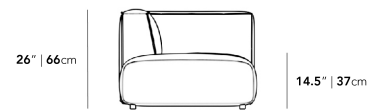

Dimensions

145.5 in x 36.25 in x 26 in (Width x Depth x Height)

Seat Height: 14.5 in

All measurements are approximations.

145.5" | 370cm

26" | 66cm

14.5" | 37cm

36.25" | 92cm

25.5" | 65cm

35.5" | 90.2cm