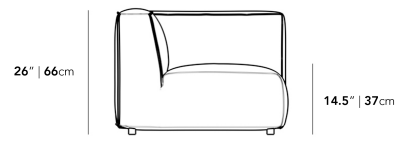

• Throw cushions not included

• Medium-Firm Feel ([Learn more about our sofa firmness here.](#))

- Legs require light assembly

Dimensions

36.2 in x 39.4 in x 26 in (Width x Depth x Height)

Seat Height: 14.5 in

All measurements are approximations.

39.5" | 100cm

26" | 66cm

14.5" | 37cm

36.25" | 92cm

25.5" | 65cm

36.25" | 92cm