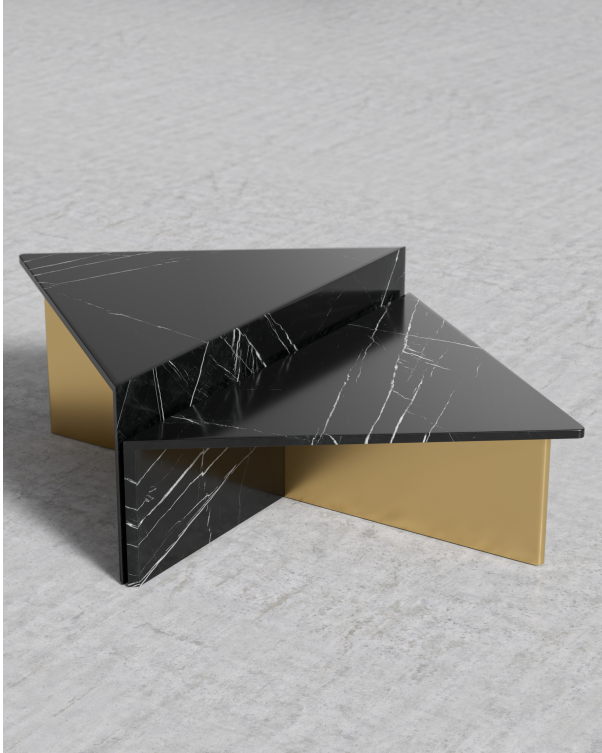

ROVECONCEPTS

Rove Concepts

Terra Modular Coffee Table

The art of modern architecture is brought to life through the Terra Modular Coffee Table. The captivating sharp angles and luxuriant materials of the Terra will transport you to an atmosphere of sophisticated warmth in any space. Pair with any of our expansive modular sectionals for a grandiose and elegant living room.

Also available separately in the low size here.

Also available separately in the high size here.

Details

- Choice of white or black marble top
- White and black marble available with a brushed brass leg
- Available as a set
- Marble top finished with a natural sealant
- This product will be shipped in a wooden crate, tools are recommended for unboxing

Natural markings and spots may vary

Dimensions

52 in x 40 in x 15.5 in (Width x Depth x Height)

All measurements are approximations.

Terra Modular Coffee Table Brass Leg High

Terra Modular Coffee Table Brass Leg Low