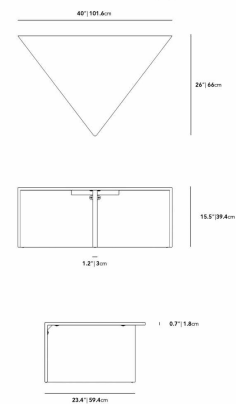

Also available separately in the low size here.

Also available separately in the high size here.

Details

- Choice of white or black marble top
- White and black marble available with a brushed brass leg
- Available as a set
- Marble top finished with a natural sealant
- This product will be shipped in a wooden crate, tools are recommended for unboxing

Natural markings and spots may vary

Dimensions

52 in x 40 in x 15.5 in (Width x Depth x Height)

All measurements are approximations.

Terra Modular Coffee Table Brass Leg High

Terra Modular Coffee Table Brass Leg Low