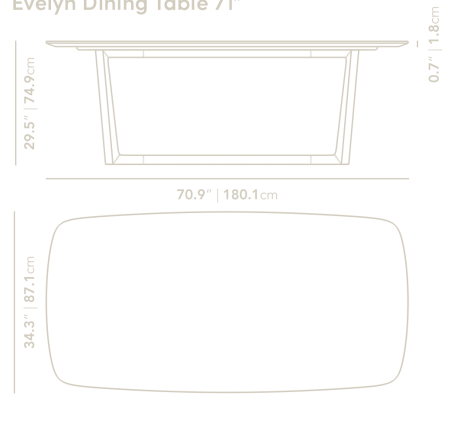

Dimensions

71 in x 34.3 in x 29.5 in (Width x Depth x Height)

Additional Dimensions

95 in x 34.5 in x 30 in - (Walnut Base Options, 95" | 241cm Size, Viola Marble Surfaces)

All measurements are approximations.

Evelyn Dining Table 71"

Evelyn Dining Table 95"