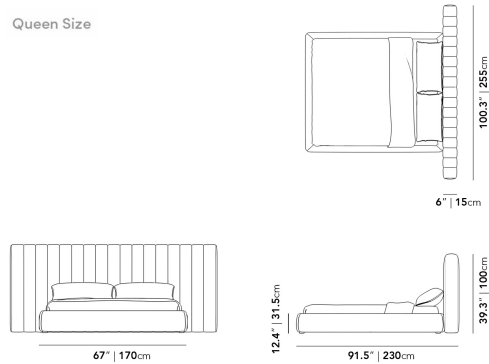

[Explore our entire Berlin Modular Collection here.](#)

Details

- Larch wood and rubberwood headboard
- California Phase 2 Compliant MDF
- Standard quality framing is secured with strong metal brackets
- European flexible slat system included
- Upholstered in durable modern fabric
- Channel tufted headboard
- Headboard can be mounted to the wall for security, using walnut-stained wall cleats. Please note, white glove delivery does not include installation of wall mounts using french cleats
- Includes 4 white foot protectors for headboard
- Full frame wrapped in triple layer multi-density foam cushioning
- Approximately 3-inch mattress inset
- Assembly required

*Mattress shown in images is 11" thick

Dimensions

100.3 in x 91.5 in x 39.3 in (Width x Depth x Height)
All measurements are approximations.

Assembly Instructions

[Download](#)

Queen Size

King Size