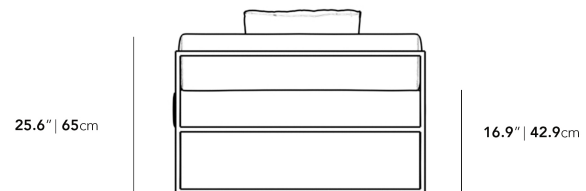

### Dimensions

39 in x 78 in x 25.6 in (Width x Depth x Height)

All measurements are approximations.

78" | 198cm

25.6" | 65cm

16.9" | 42.9cm

39" | 99cm

39" | 99cm