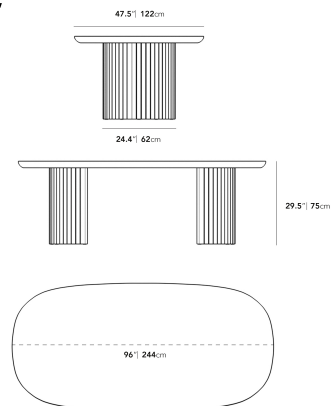

Dimensions

96 in x 47.5 in x 29.5 in (Width x Depth x Height)

Additional Dimensions

120 in x 47.5 in x 29.5 in - (Alabaster Concrete Surfaces, Alabaster Matte Lacquer Wood Finishes, 120" Size)

All measurements are approximations.

96"

120"